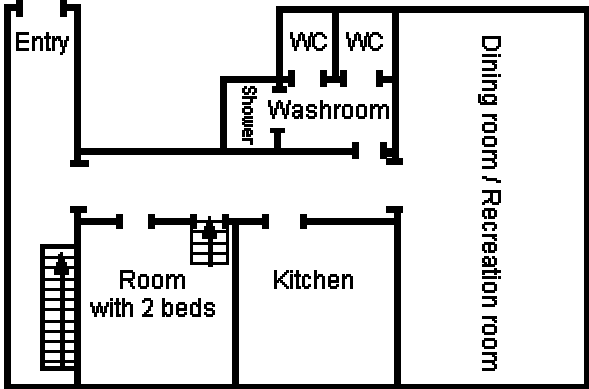

Upper ground floor