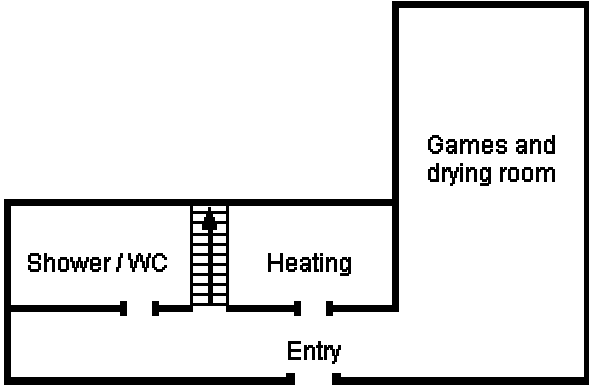

Hari's Chalets no. 2

Ground floor