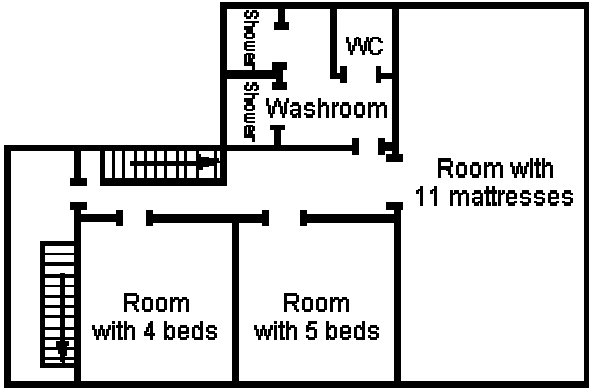

All beds have a pillow and quilt. (Please bring your own sleeping bag or bedlinen)

Room layout (plan on back):

Ground floor:

- 1 games and drying room with outside entrance
- Table-tennis table and table football
- 1 x 200-litre fridge and 1 x 40-litre deep-freezer
- Shoe and equipment shelves
- 1 washroom with 1 WC, washbasin and 1 shower

Upper floor

- 1 room to sleep 4 (1 bunk, 2 singles) washbasin
- 1 room to sleep 5 (2 bunk, 1 single)
- 1 room to sleep 11 (mattresses)
- 1 bathroom with 2 separate WCs and 2 showers
- 1 hallway with sink and equipment shelves

Attic floor

1 room to sleep 13 (mattresses)

Additional facilities and services

- Telephone in chalet (Internet connection not possible)
- Games chest
- Slide projector, video, DVD, TV, flip chart and overhead projector available for hire
- Table-tennis table and table football
- Project folders for schools
- Summer adventure weeks
- Meals delivery service
- Luggage transport, ski bus as arranged
- Bad weather options

Hari's Chalets no. 2

Ground floor

Upper ground floor

Upper floor

Attic floor